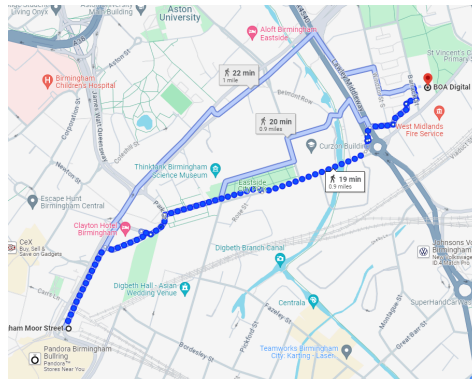

SCAN
ME

**HAVEN'T GOT YOUR
UNIFORM YET?**

SCAN
ME

SAFE WALKING ROUTES FROM TRAIN STATIONS TO BOA DIGITAL

DUDDESTON

Duddeston Train Station is the closest train station to the academy. With only a 12 minute walk down Vauxhall Road. A large number of students use this train station to travel to school.

SAFE WALKING ROUTES FROM TRAIN STATIONS TO BOA DIGITAL

DUDDESTON

Duddeston Train Station is the closest train station to the academy. With only a 12 minute walk down Vauxhall Road. A large number of students use this train station to travel to school.

NEW STREET

From Birmingham New Street train station, there is a direct walking route which takes roughly 25 minutes to BOA Digital. Students walk this route together everyday.

NEW STREET

From Birmingham New Street train station, there is a direct walking route which takes roughly 25 minutes to BOA Digital. Students walk this route together everyday.

MOOR STREET

Moor Street is closer to BOA Digital, but still near Birmingham New Street. A large group of students will still be walking this way. The walk will roughly take 20 minutes.

MOOR STREET

Moor Street is closer to BOA Digital, but still near Birmingham New Street. A large group of students will still be walking this way. The walk will roughly take 20 minutes.