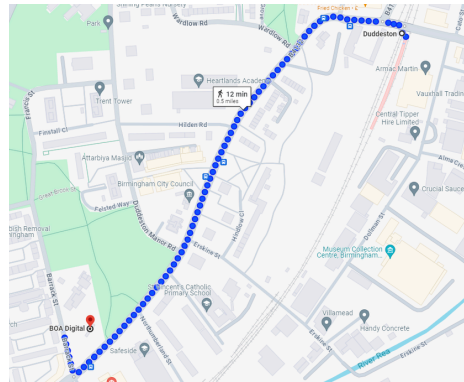

SCAN
ME

**HAVEN'T GOT YOUR
UNIFORM YET?**

SCAN
ME

SAFE WALKING ROUTES FROM TRAIN STATIONS TO BOA DIGITAL

DUDDESTON

Duddeston Train Station is the closest train station to the academy. With only a 12 minute walk down Vauxhall Road. A large number of students use this train station to travel to school.

SAFE WALKING ROUTES FROM TRAIN STATIONS TO BOA DIGITAL

DUDDESTON

Duddeston Train Station is the closest train station to the academy. With only a 12 minute walk down Vauxhall Road. A large number of students use this train station to travel to school.

NEW STREET

From Birmingham New Street train station, there is a direct walking route which takes roughly 25 minutes to BOA Digital. Students walk this route together everyday.

NEW STREET

From Birmingham New Street train station, there is a direct walking route which takes roughly 25 minutes to BOA Digital. Students walk this route together everyday.

MOOR STREET

Moor Street is closer to BOA Digital, but still near Birmingham New Street. A large group of students will still be walking this way. The walk will roughly take 20 minutes.

MOOR STREET

Moor Street is closer to BOA Digital, but still near Birmingham New Street. A large group of students will still be walking this way. The walk will roughly take 20 minutes.