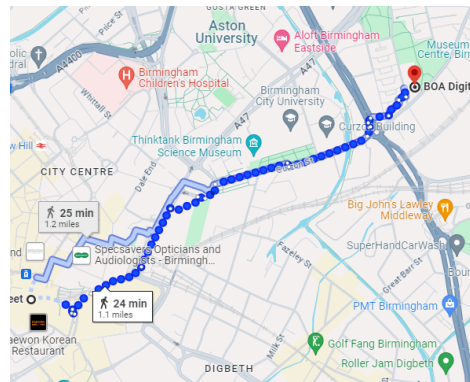

SCAN
ME

**HAVEN'T GOT YOUR
UNIFORM YET?**

SCAN
ME

SAFE WALKING ROUTES FROM TRAIN STATIONS TO BOA DIGITAL

DUDDESTON

Duddeston Train Station is the closest train station to the academy. With only a 12 minute walk down Vauxhall Road. A large number of students use this train station to travel to school.

SAFE WALKING ROUTES FROM TRAIN STATIONS TO BOA DIGITAL

DUDDESTON

Duddeston Train Station is the closest train station to the academy. With only a 12 minute walk down Vauxhall Road. A large number of students use this train station to travel to school.

NEW STREET

From Birmingham New Street train station, there is a direct walking route which takes roughly 25 minutes to BOA Digital. Students walk this route together everyday.

NEW STREET

From Birmingham New Street train station, there is a direct walking route which takes roughly 25 minutes to BOA Digital. Students walk this route together everyday.

MOOR STREET

Moor Street is closer to BOA Digital, but still near Birmingham New Street. A large group of students will still be walking this way. The walk will roughly take 20 minutes.

MOOR STREET

Moor Street is closer to BOA Digital, but still near Birmingham New Street. A large group of students will still be walking this way. The walk will roughly take 20 minutes.