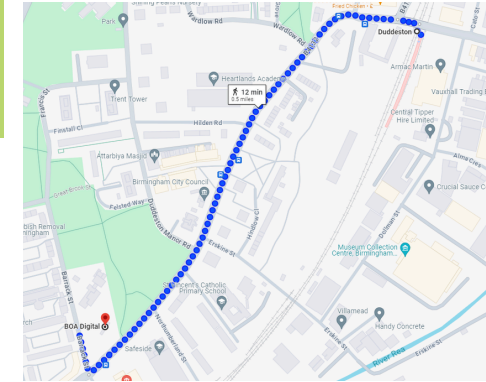

SCAN
ME

**HAVEN'T GOT YOUR
UNIFORM YET?**

SCAN
ME

SAFE WALKING ROUTES FROM TRAIN STATIONS TO BOA DIGITAL

DUDDESTON

Duddeston Train Station is the closest train station to the academy. With only a 12 minute walk down Vauxhall Road. A large number of students use this train station to travel to school.

SAFE WALKING ROUTES FROM TRAIN STATIONS TO BOA DIGITAL

DUDDESTON

Duddeston Train Station is the closest train station to the academy. With only a 12 minute walk down Vauxhall Road. A large number of students use this train station to travel to school.

NEW STREET

From Birmingham New Street train station, there is a direct walking route which takes roughly 25 minutes to BOA Digital. Students walk this route together everyday.

NEW STREET

From Birmingham New Street train station, there is a direct walking route which takes roughly 25 minutes to BOA Digital. Students walk this route together everyday.

MOOR STREET

Moor Street is closer to BOA Digital, but still near Birmingham New Street. A large group of students will still be walking this way. The walk will roughly take 20 minutes.

MOOR STREET

Moor Street is closer to BOA Digital, but still near Birmingham New Street. A large group of students will still be walking this way. The walk will roughly take 20 minutes.