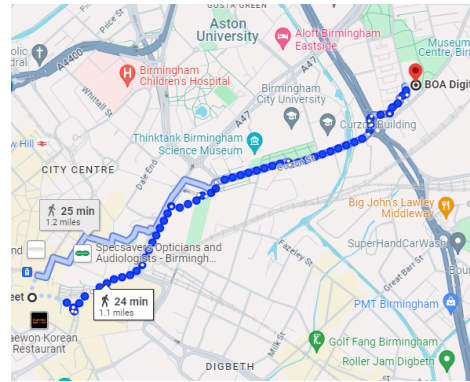

SCAN
ME

**HAVEN'T GOT YOUR
UNIFORM YET?**

SCAN
ME

SAFE WALKING ROUTES FROM TRAIN STATIONS TO BOA DIGITAL

DUDDESTON

Duddeston Train Station is the closest train station to the academy. With only a 12 minute walk down Vauxhall Road. A large number of students use this train station to travel to school.

SAFE WALKING ROUTES FROM TRAIN STATIONS TO BOA DIGITAL

DUDDESTON

Duddeston Train Station is the closest train station to the academy. With only a 12 minute walk down Vauxhall Road. A large number of students use this train station to travel to school.

NEW STREET

From Birmingham New Street train station, there is a direct walking route which takes roughly 25 minutes to BOA Digital. Students walk this route together everyday.

NEW STREET

From Birmingham New Street train station, there is a direct walking route which takes roughly 25 minutes to BOA Digital. Students walk this route together everyday.

MOOR STREET

Moor Street is closer to BOA Digital, but still near Birmingham New Street. A large group of students will still be walking this way. The walk will roughly take 20 minutes.

MOOR STREET

Moor Street is closer to BOA Digital, but still near Birmingham New Street. A large group of students will still be walking this way. The walk will roughly take 20 minutes.