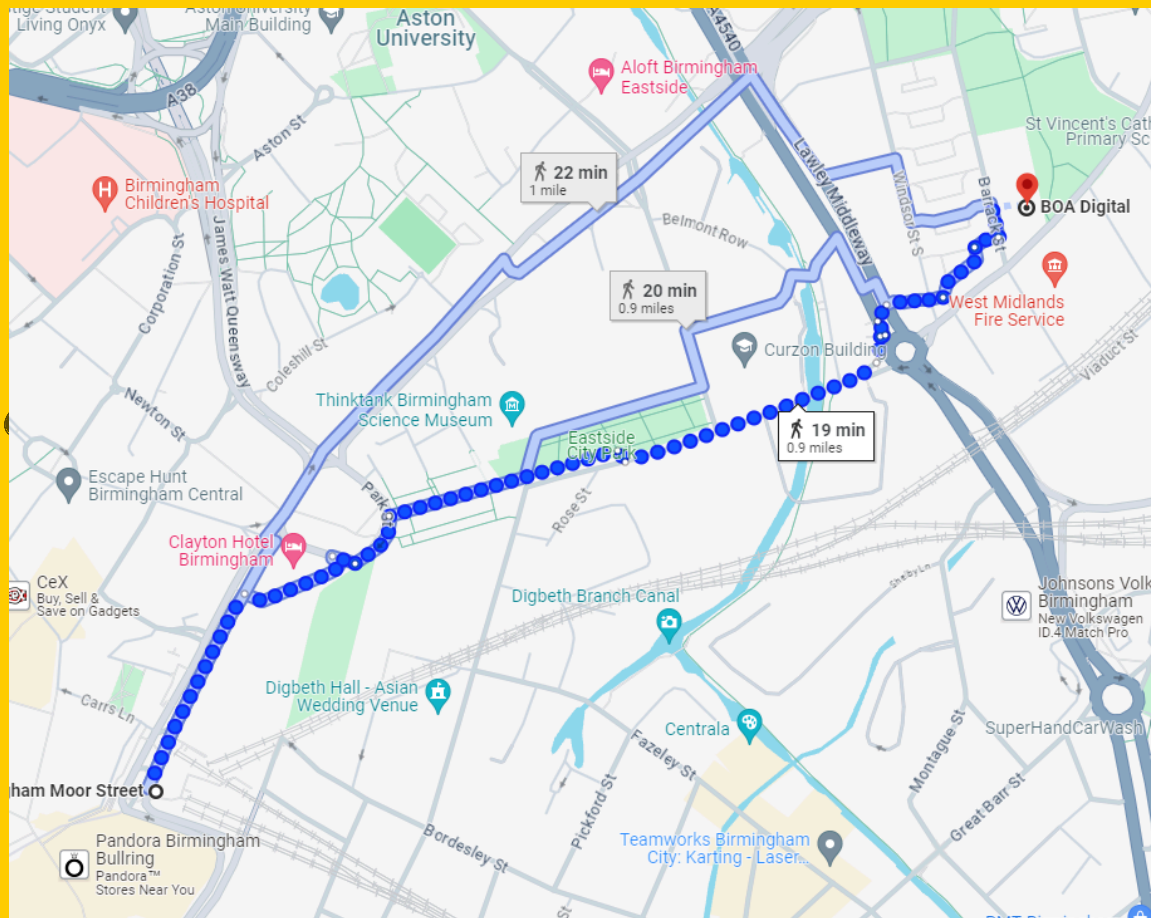

STAYING SAFE ON THE WAY TO SCHOOL

DUDDDESTON

Duddeston Train Station is the closest train station to the academy. With only a 12 minute walk down Vauxhall Road. A large number of students use this train station to travel to school.

NEW STREET

From **Birmingham New Street Train Station**, there is a direct walking route which takes roughly **25 minutes** to **BOA Digital**. Students walk this route together everyday.

MOOR STREET

Moor Street is closer to BOA Digital, but still near Birmingham New Street. A large group of students will still be walking this way. The walk will roughly take 20 minutes.