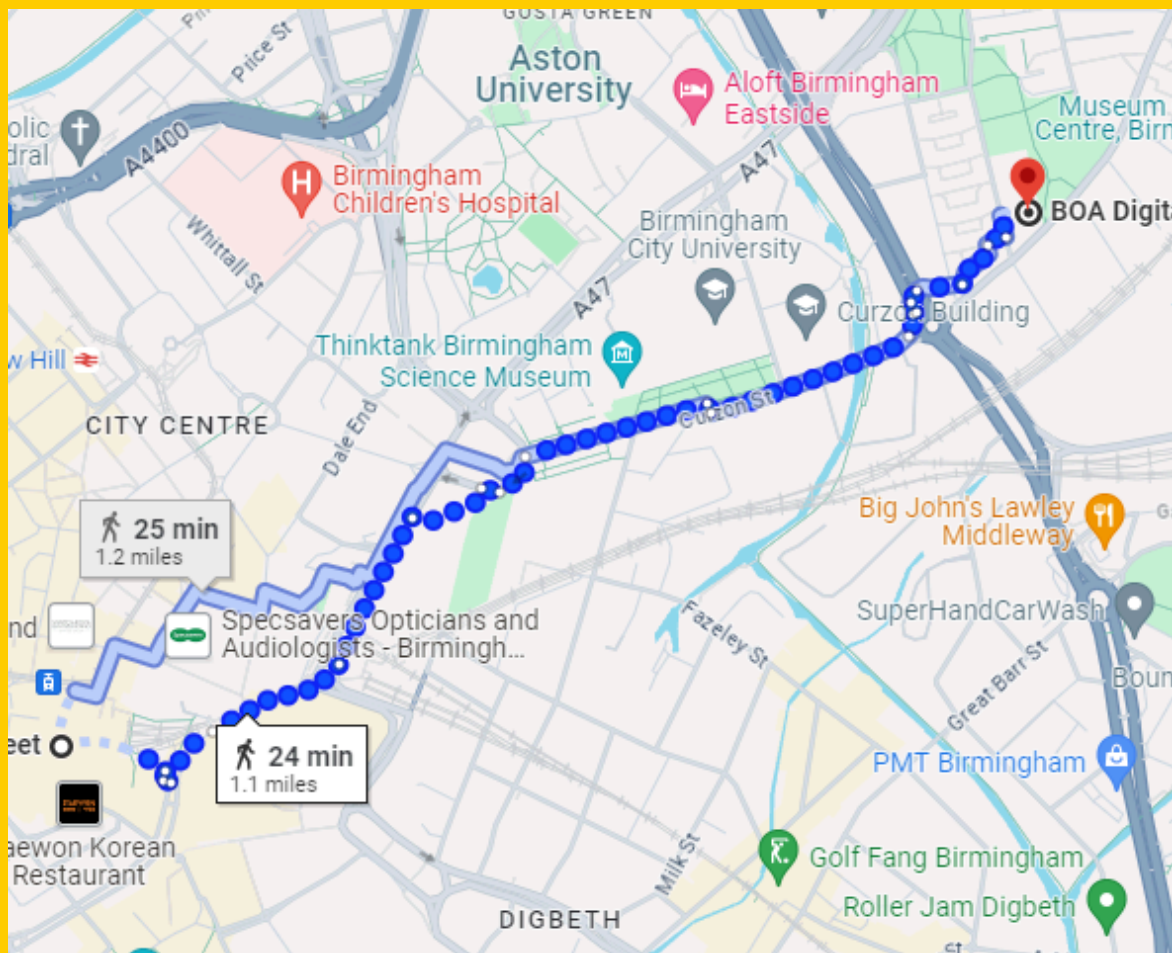

STAYING SAFE ON THE WAY TO SCHOOL

DUDDDESTON

Duddeston Train Station is the closest train station to the academy. With only a 12 minute walk down Vauxhall Road. A large number of students use this train station to travel to school.

NEW STREET

From **Birmingham New Street Train Station**, there is a direct walking route which takes roughly **25 minutes** to **BOA Digital**. Students walk this route together everyday.

MOOR STREET

Moor Street is closer to BOA Digital, but still near Birmingham New Street. A large group of students will still be walking this way. The walk will roughly take 20 minutes.