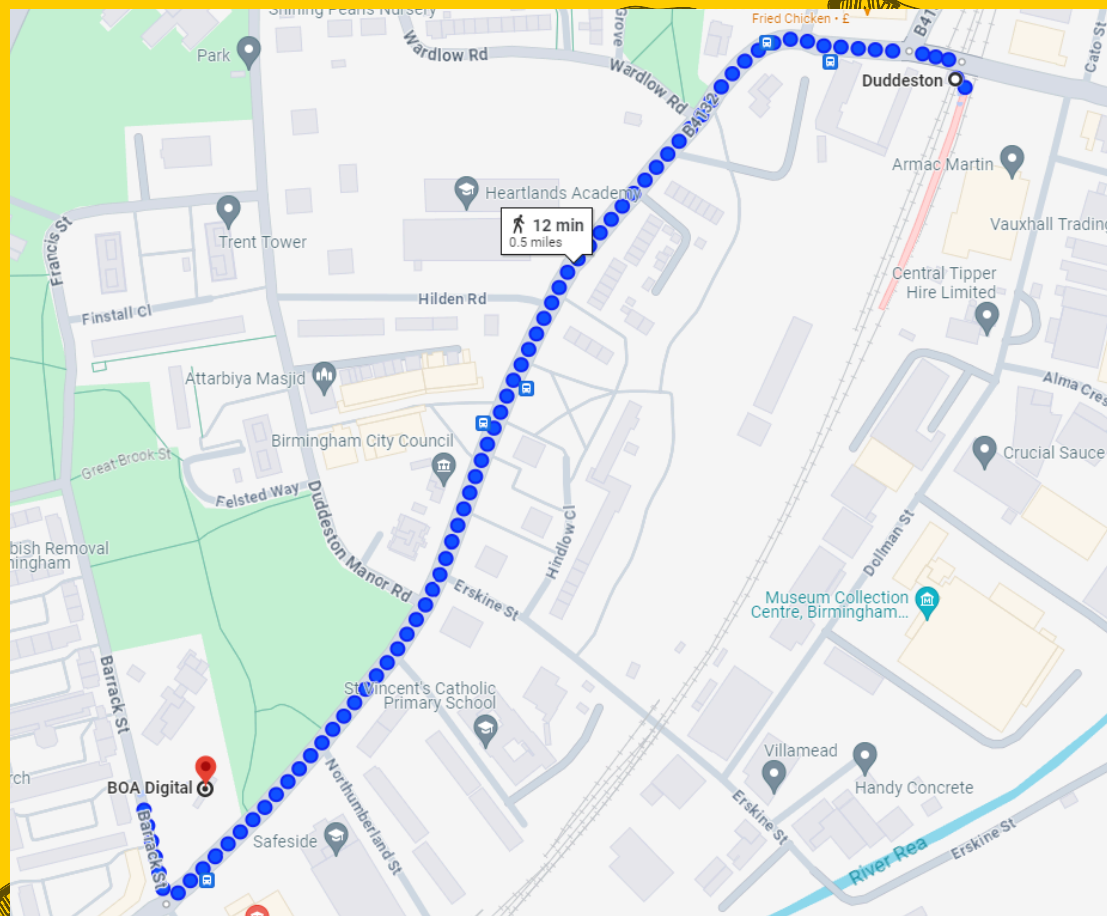

STAYING SAFE ON THE WAY TO SCHOOL

DUDDDESTON

Duddeston Train Station is the closest train station to the academy. With only a 12 minute walk down Vauxhall Road. A large number of students use this train station to travel to school.

NEW STREET

From **Birmingham New Street Train Station**, there is a direct walking route which takes roughly **25 minutes** to **BOA Digital**. Students walk this route together everyday.

MOOR STREET

Moor Street is closer to BOA Digital, but still near Birmingham New Street. A large group of students will still be walking this way. The walk will roughly take 20 minutes.